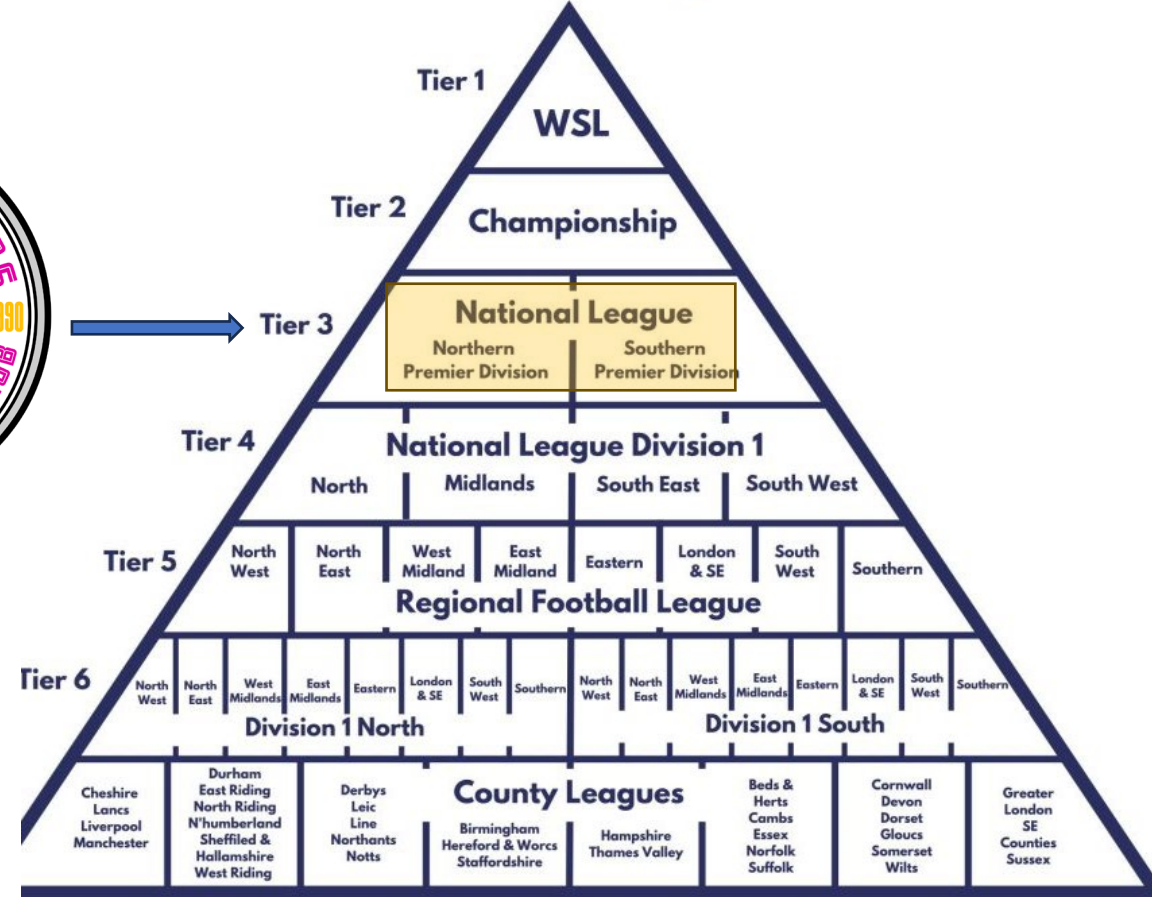

The Women's Football Pyramid